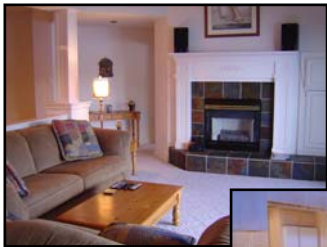

Arrow Point Vacation Rentals
Toll Free: 1 877 LAKE CDA
Cell: 208 818 6307
Home Office: 509 928 1993
info@ArrowPointResort.com
www.ArrowPointResort.com